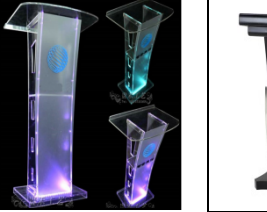

GS Long Table with Spandex Covers in Black or Creme 600mm. x 1820mm. x 760mm.(H)

New Acrylic Rostrum.